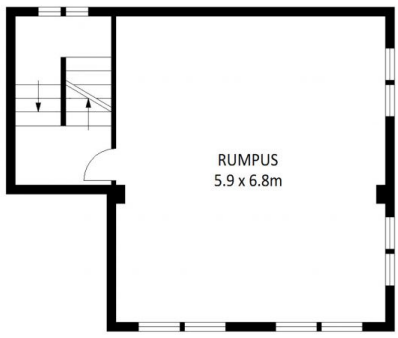

MIDDLE LEVEL