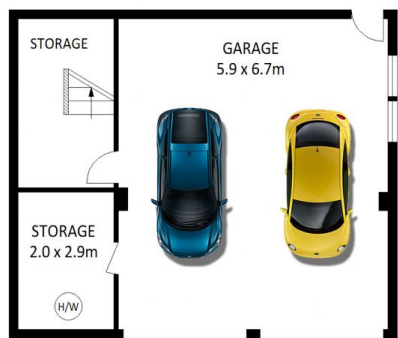

LOWER LEVEL

0 1 2 3 4 5 metres

Plans shown are for marketing presentation purposes and are not part of any legal document. Subject to errors, inaccuracies and it should not be used as sole and accurate reference.

85 ATTUNGA ROAD, YOWIE BAY