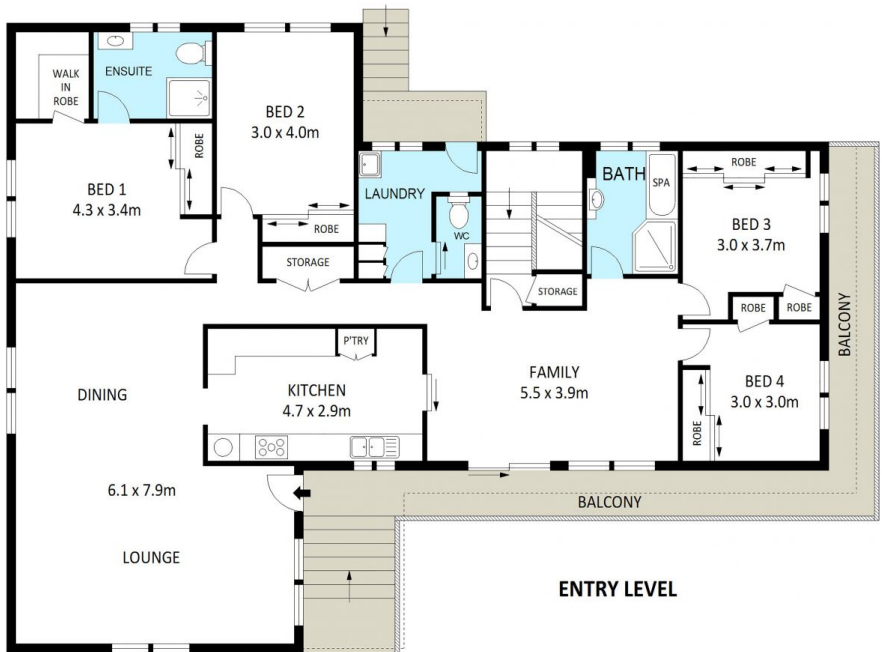

MIDDLE LEVEL