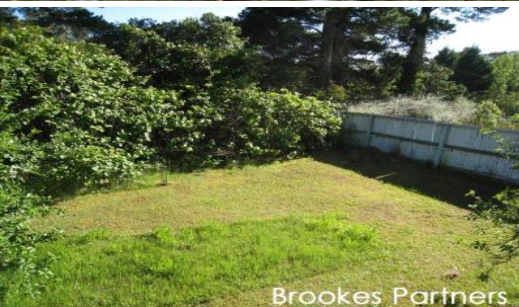

Brookes Partners